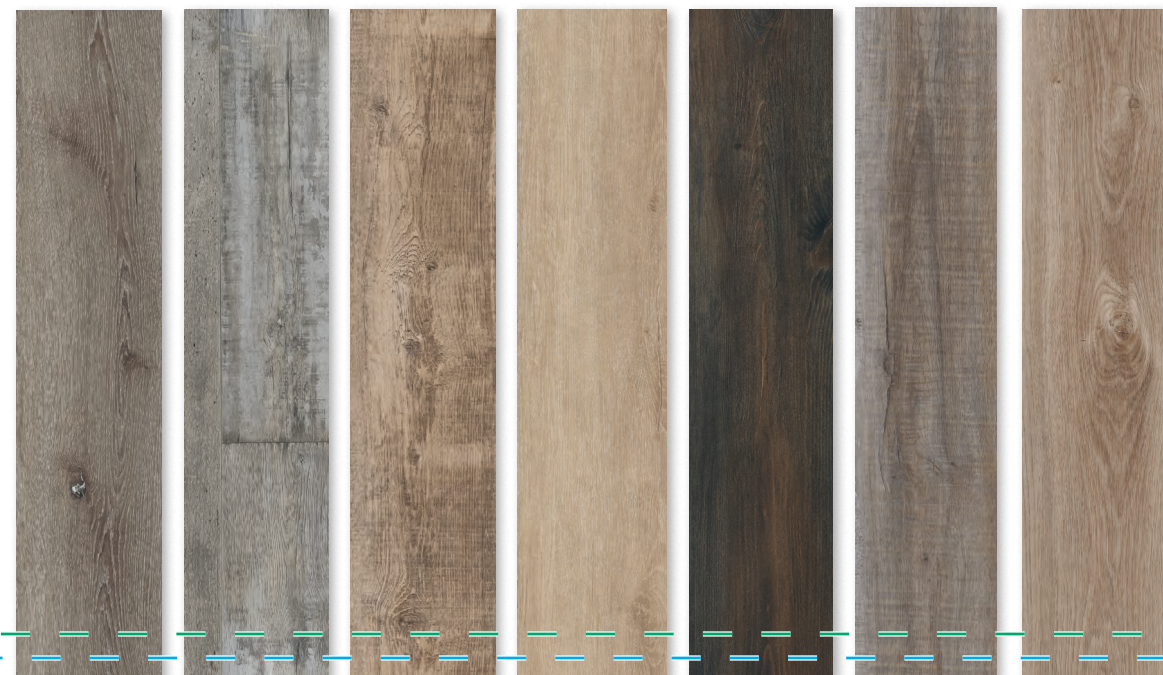

WEATHERED BRINA

WHITFIELD GRAY

BINDING SIDE

BINDING SIDE

TRIM LINE SAFE ZONE

LUDLOW