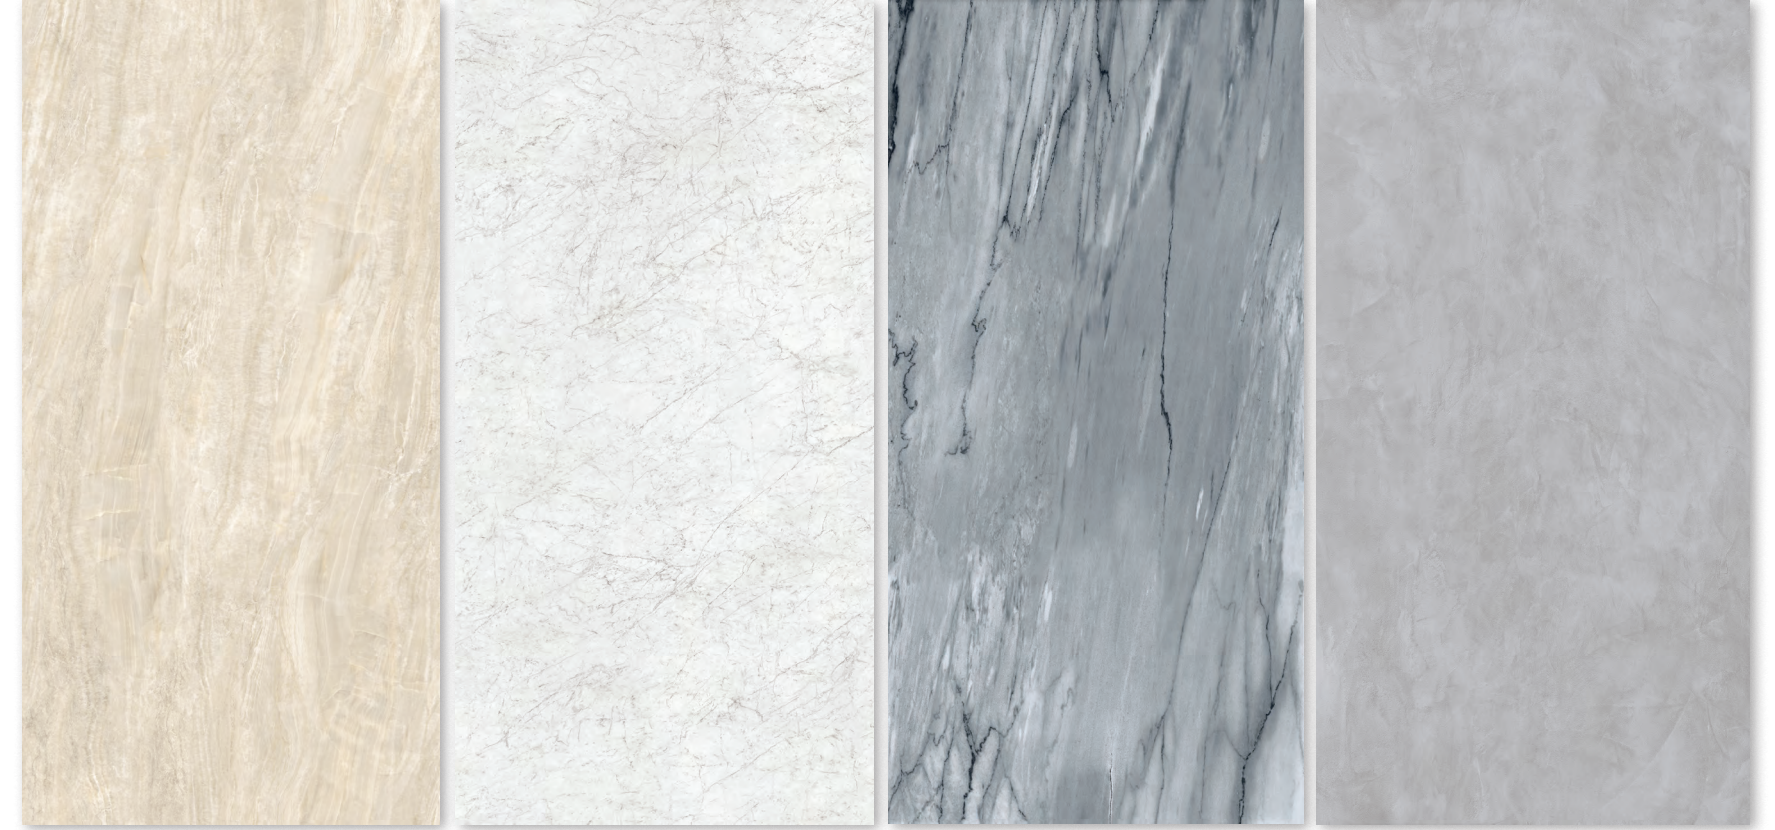

TAJ MAHAL

CARRARA POLISHED

GRIGIO VENEZIANA

CEMENT ASH

STATUARIO BARI