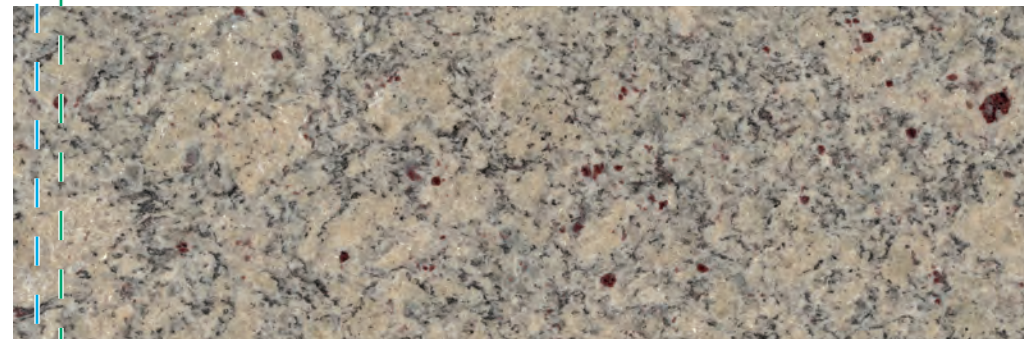

# SLABS&COUNTERTOPS

PLATINIUM BLACK

GLACIAL WAVE

CIRRUS GRAY

MOON VALLEY

28 / golasvegasstone.com

TRIM LINE  
SAFE ZONE

HIMALAYA WHITE