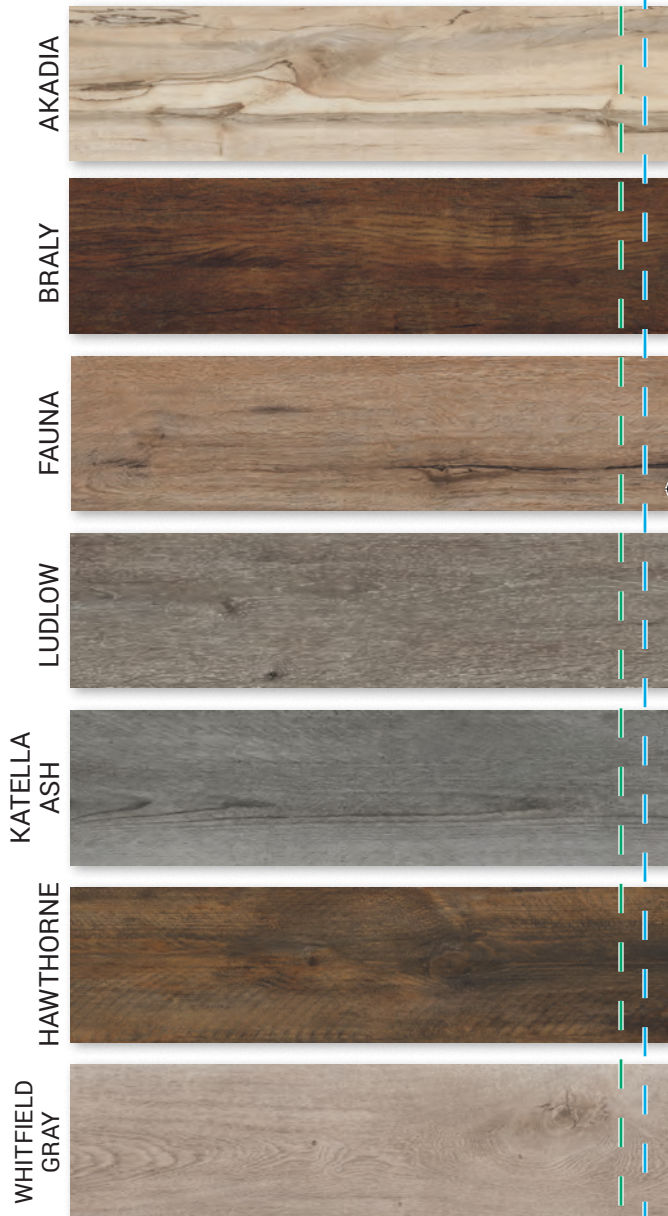

PRESCOTT SERIES

Size: 7x48
Thickness: 6.5MM (5.5MM core + 1MM XPE back)
Wear Layer: 20mil

AKADIA

BRALY

FAUNA

LUDLOW

KATELLA ASH

HAWTHORNE

WHITFIELD GRAY