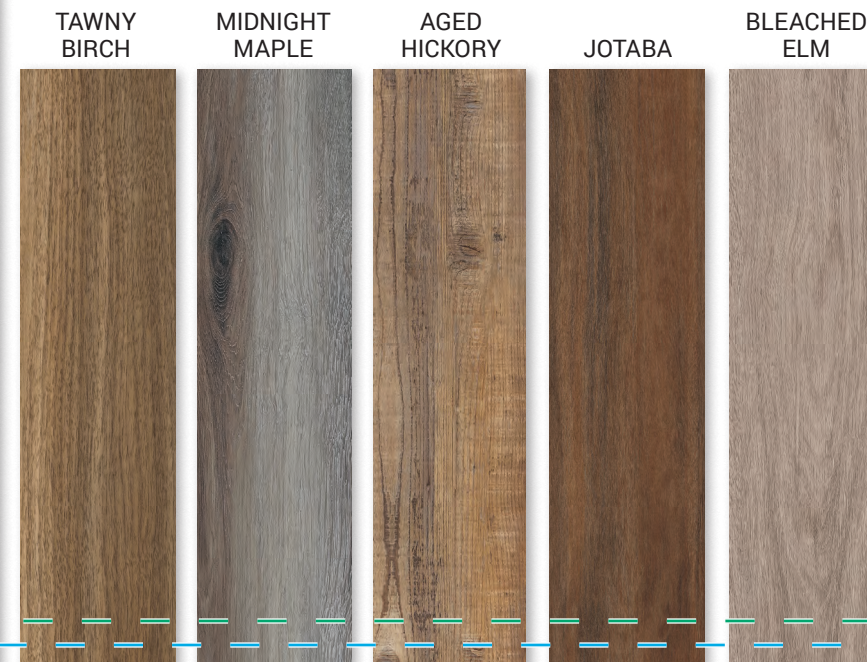

TRIM LINE  
SAFE ZONE

COASTAL MIX

COASTAL MIX

TAWNY BIRCH MIDNIGHT MAPLE AGED HICKORY JOTABA BLEACHED ELM