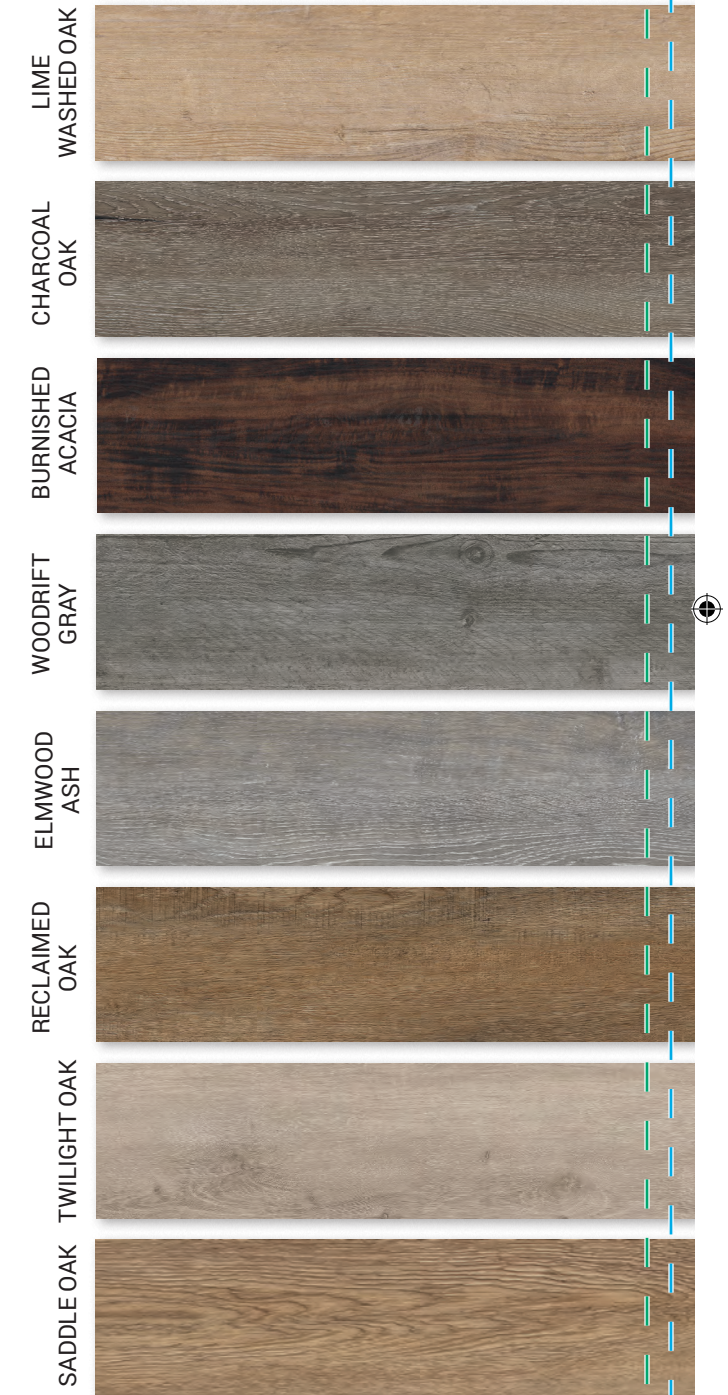

GLENRIDGE SERIES

Size: 6x48 • Thickness: 2MM
Wear Layer: 12mil

LIME WASHED OAK CHARCOAL OAK BURNISHED ACACIA WOODRIFT GRAY ELMWOOD ASH RECLAIMED OAK TWILIGHT OAK

golasvegasstone.com / 7